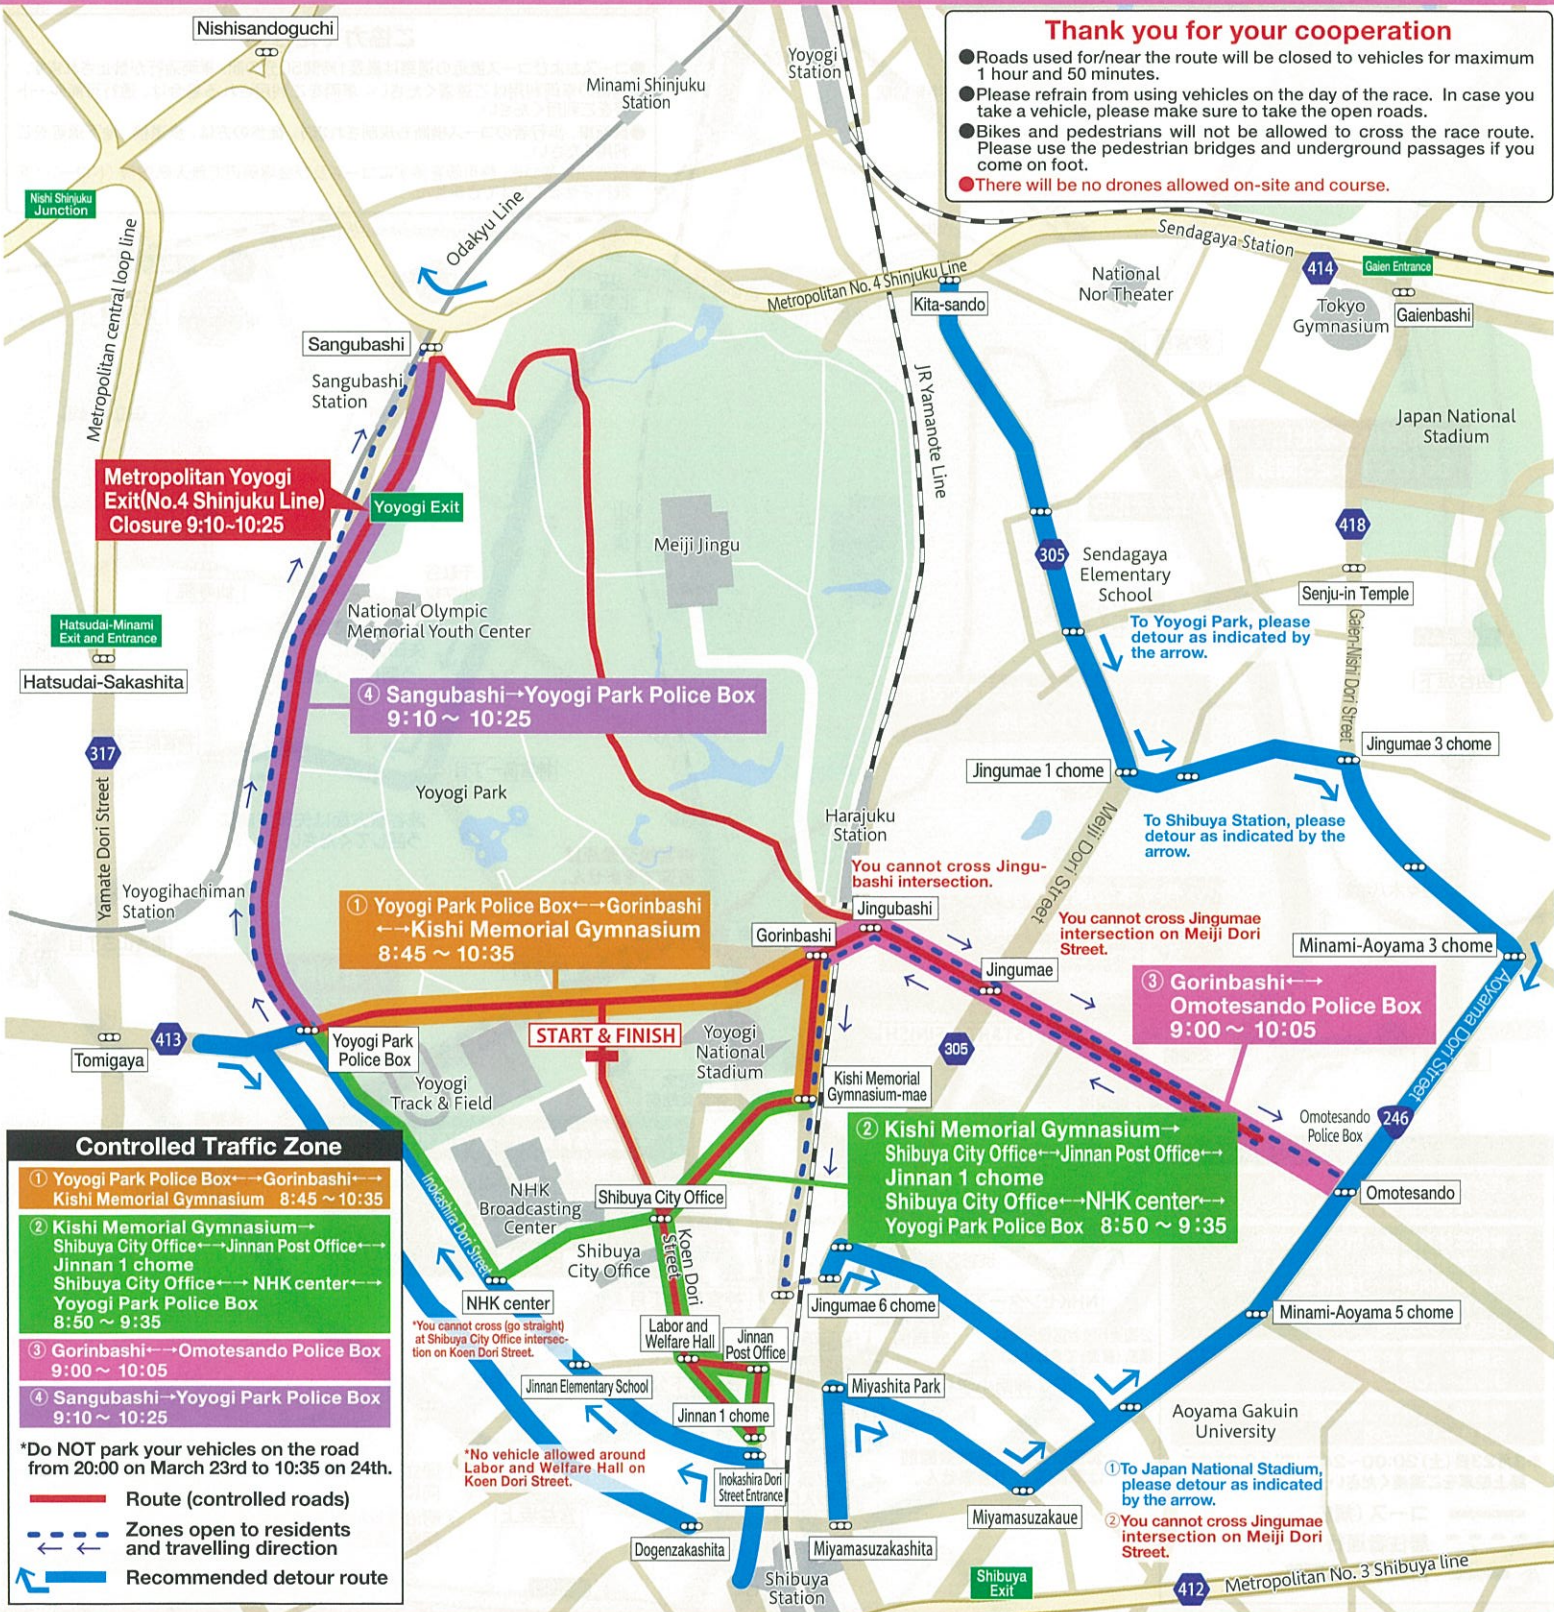

## NOTICE: Traffic Control

Road Closure **8:45 AM-10:35 AM**

\*The hours listed is an estimate and may change due to race situation. Thank you for your cooperation and understanding.

### Thank you for your cooperation

- Roads used for/near the route will be closed to vehicles for maximum 1 hour and 50 minutes.
- Please refrain from using vehicles on the day of the race. In case you take a vehicle, please make sure to take the open roads.
- Bikes and pedestrians will not be allowed to cross the race route. Please use the pedestrian bridges and underground passages if you come on foot.
- There will be no drones allowed on-site and course.

**Controlled Traffic Zone**

① Yoyogi Park Police Box ↔ Gorinbashi ↔ Kishi Memorial Gymnasium 8:45 ~ 10:35

② Kishi Memorial Gymnasium → Shibuya City Office → Jinnan Post Office → Jinnan 1 chome → Shibuya City Office → NHK center → Yoyogi Park Police Box 8:50 ~ 9:35

③ Gorinbashi ↔ Omotesando Police Box 9:00 ~ 10:05

④ Sangubashi → Yoyogi Park Police Box 9:10 ~ 10:25

\*Do NOT park your vehicles on the road from 20:00 on March 23rd to 10:35 on 24th.

— Route (controlled roads)